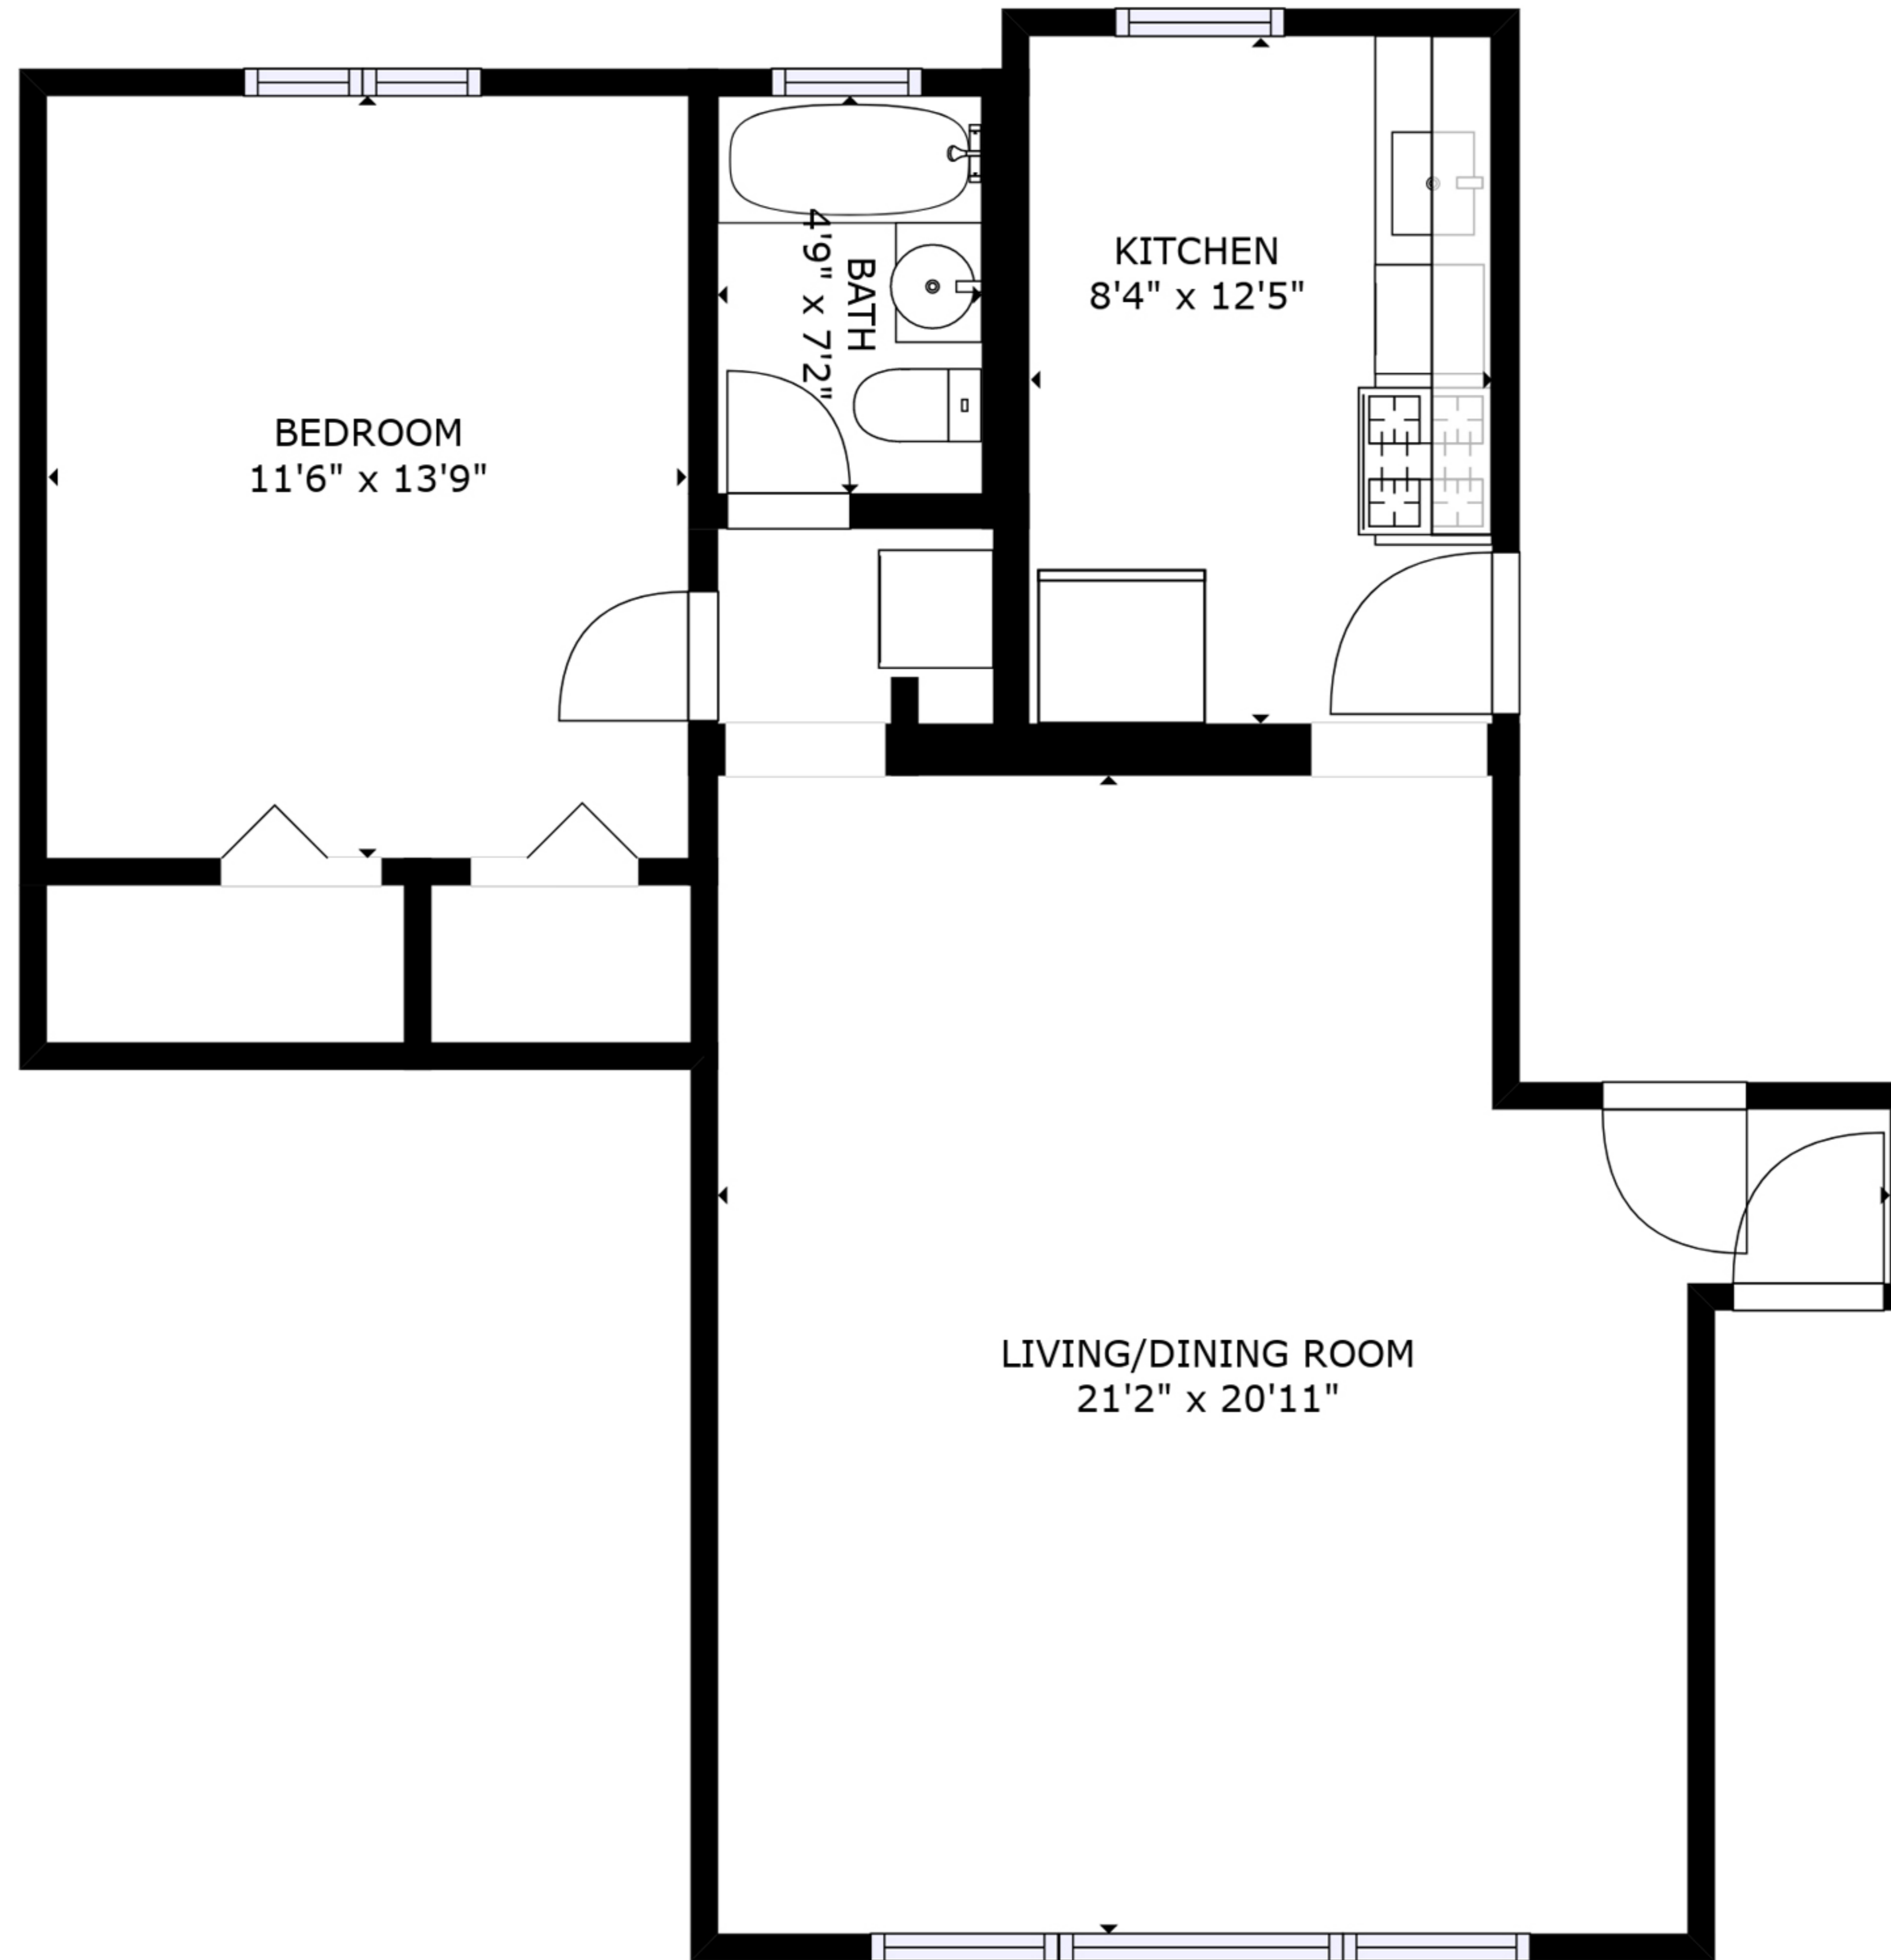

GROSS INTERNAL AREA

FLOOR 1: 774 sq. ft

TOTAL: 774 sq. ft

SIZES AND DIMENSIONS ARE APPROXIMATE, ACTUAL MAY VARY.

GROSS INTERNAL AREA

FLOOR 1: 744 sq. ft

TOTAL: 744 sq. ft

SIZES AND DIMENSIONS ARE APPROXIMATE, ACTUAL MAY VARY.